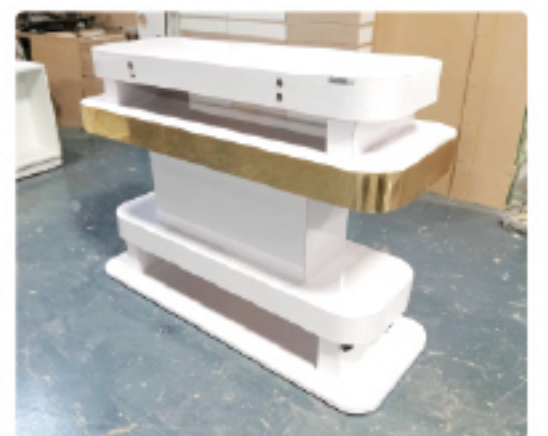

3 PPL 6' X 14" \$1,400

5 PPL 10' X 14" \$2,700

8 PPL 8' X 20" \$3,600

CUSTOM DESIGN

DT0024 \$1,800

DT0025 \$1,800

HD0005 \$2,700

HD0002 \$2,000